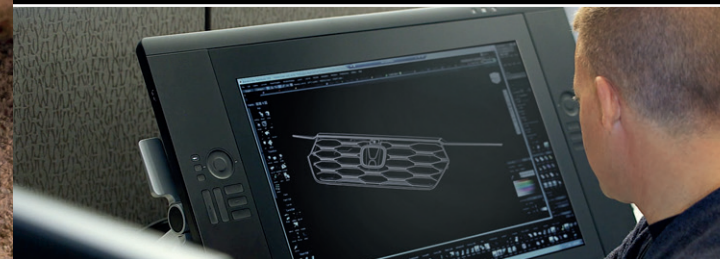

Warranty

3-year/36,000-mile warranty plus convenient financing are available when accessories are installed at the time your Honda is originally purchased.